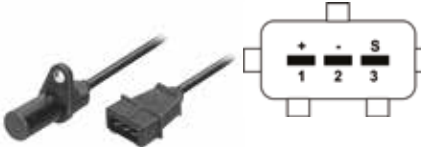

GS8332

cable length: 73cm

REPLACES / REEMPLAZA:

Magneti Marelli: 1040211101; **Fiat:** 55187332, 55189515, 46479975

APPLICATION / APLICACIÓN:

FIAT: Brava SX, ELX 4P 1.6 16V (MPI - gasoline) 00 > 03, Doblò Cargo 2P 1.6 16V (MPI - gasoline) 02 > 03 / ELX 2P 1.6 16V (MPI - gasoline) 02 > 03, Marea, Marea Weekend SX 4P 1.6 16V (MPI - gasoline) 06 >, Palio 1.6 16V (MPI - gasoline) 96 > 03 / 1.6 16V (MPI - gasoline) 96>00 / ELX 1.6 16V 01>03 / Stile 1.6 16V (MPI - gasoline) 01>02 / Adventure 1.6 16V (MPI - gasoline) 01>03 / Weekend 1.6 16V (MPI - gasoline) 97>98 / Weekend Sport 1.6 16V (MPI - gasoline) 97>00 / Weekend Stile 1.6 16V (MPI - gasoline) 97>03, Siena EL 1.6 16V (MPI - gasoline) 98 / ELX 1.6 16V (MPI - gasoline) 01>03 / HL 1.6 16V (MPI - gasoline) 98 / Sport MTV 1.6 16V (MPI - gasoline) 98 / Stile 1.6 16V (MPI - gasoline) 98>99, Strada LX 1.6 16V (MPI - gasoline) 99>00 / LX extended 1.6 16V (MPI - gasoline) 00>02 / Working extended 1.6 16V (MPI - gasoline) 01 / Working 1.6 16V (MPI - gasoline) 02 / Adventure 1.6 16V (MPI - gasoline) 02