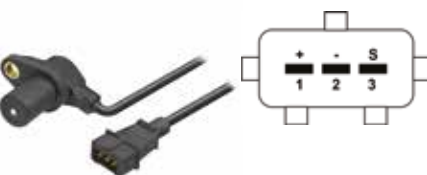

GS8383

cable length: 33cm

REPLACES / REEMPLAZA:

Bosch: 0 261 210 043, 0 261 210 065, 0 261 210 083, 0 261 210 154; **Hyundai:** 3918022001; **KIA:** 0K04G-18-891, 0K934-18-891

APPLICATION / APLICACIÓN:

GM: Omega, Suprema CD 4.1(MPFI) 10/94>12/98, Pick-up C20 (MPFI) 02/92>12/96, Silverado 4.1(MPFI) 01/96>09/97;

HYUNDAI: Scoupe 1.5/1.5i/GTI 1.5i Turbo 02/90>04/95;

KIA: Sportage 2.0i 16V 4WD FE (16V) 04/94>, Sportage 2.0i 4WD FE 04/94>08/99, Sportage 2.2i 04/94>12/97