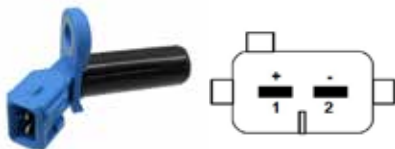

GS8215

REPLACES / REEMPLAZA:

VDO: 324 005 001R

APPLICATION / APLICACIÓN:

FORD: Courier, Fiesta, Ka 1.0/1.3 (Endura) 96>99, EcoSport, Novo Fiesta 1.6 (Zetec RoCam) 03>09

GS8220