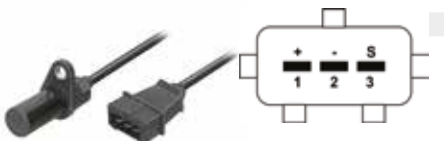

APPLICATION / APLICACIÓN:

Jeep: Grand Cherokee Mk1 / Mk2, Wrangler

GS8324

cable length: 61,5cm

REPLACES / REEMPLAZA:

Bosch: 0 261 210 124; **Fiat:** 77872650, 46774532, 55187333

APPLICATION / APLICACIÓN:

FIAT: Fiorino Furgão Fire 2P 1.3 8V (MPI - gasoline) 03/00>, Palio EX Fire 2P/4P 1.0 8V (MPI - gasoline) 01>03, Palio EX Fire 2P/4P 1.3 8V (MPI - gasoline) 03, Palio EX Fire Flex 2P 1.0 8V (MPI - alcohol/gasoline) 06>, Palio ELX Fire Flex 4P 1.0 8V (MPI - alcohol/gasoline) 06>, Palio ELX Fire Flex 4P 1.3 8V (MPI - alcohol/gasoline) 04>05, Palio Fire 2P/4P 1.0 8V (MPI - gasoline) 03/00>04, Palio Fire Flex 2P/4P 1.0 8V (MPI - alcohol/gasoline) 06>, Palio Penta Fire 4P 1.0 8V (MPI - gasoline) 03, Palio Weekend EX Fire 4P 1.3 8V (MPI - gasoline) 03>04, Palio Weekend ELX Fire Flex 4P 1.3 8V (MPI - alcohol/gasoline) 05, Palio Young Fire 2P/4P 1.0 8V (MPI - gasoline) 02, Siena ELX Fire Flex 4P 1.0 8V (MPI - alcohol/gasoline) 02>03 / 4P 1.3 8V (MPI - alcohol/gasoline) 06>, Siena EX Fire 4P 1.3 8V (MPI - gasoline) 03>04, Siena Fire 4P 1.0 8V (MPI - gasoline) 05, Siena Fire Flex 4P 1.0 8V (MPI - alcohol/gasoline) 06>, Strada Fire 2P 1.3 8V (MPI - gasoline) 03>05, Strada Fire estendida 2P 1.3 8V (MPI - gasoline) 03>05, Uno Furgoneta Fire 2P 1.3 8V (MPI - gasoline) 03>, Uno Mille Fire 2P/4P 1.0 8V (MPI - gasoline) 02>06, Uno Mille Fire Flex 2P/4P 1.0 8V (MPI - alcohol/gasoline) 06>