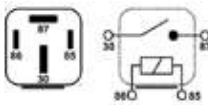

FEATURES / CARACTERÍSTICAS: 12V - 50A - 4 TERMINALS - UNIVERSAL AUXILIARY RELAY, without support

REPLACES / REEMPLAZA:

Massey Ferguson: 053232R1, 05323R1, 32590006;

GM: 94494959

APPLICATION / APLICACIÓN:

General purpose Massey Ferguson, **GM**