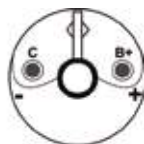

FORD

GC4140

FEATURES / CARACTERÍSTICAS: 2 PIN / OIL COIL / WITHOUT IGNITION MODULE

REPLACES / REEMPLAZA:

Ford: FD476, FD476T, FD476X, C832, 3230427, 33004522, 8933004522, D5AZ-1209-A, DG314, F502, F502Z, FO400, J3230427, 9224771015; **Wai:** CFD476; **Standard:** FD476

APPLICATION / APLICACIÓN:

Ford: Fairmont V6 1983, Thunderbird 1985>1989, Trucks F150 1985>1989, Truck&Vans 1975>1987;

Mercury: 1975>1986, Cougar V-6 1985>1989, Topaz 1984>1989;

Nissan: Tsuru II 1988>1992;

AMC: 1977>1987, Eagle 1988;

Jeep: 1978>1991;

Lincoln: 1975>1984