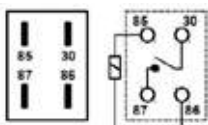

GE0044

FEATURES / CARACTERÍSTICAS: 12V - 4 TERMINALS - MICRO/ AUXILIARY RELAY, without support

REPLACES / REEMPLAZA:

GM: 13500113, 13502753, 13848981, 19116059, 19116962;

Mitsubishi: MR538851;

Navistar: 3600330C1

APPLICATION / APLICACIÓN:

GM: Cobalt, Cruze, Spin, Buick, Cadillac