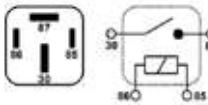

FEATURES / CARACTERÍSTICAS: 24V - 80A - 4 TERMINALS - UNIVERSAL AUXILIARY RELAY, with support

APPLICATION / APLICACIÓN:

General purpose (Ideal for agricultural machines)

GE0048