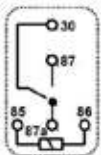

FEATURES / CARACTERÍSTICAS: 20/10A | 24V - 5 TERMINALS - MINI AUXILIARY RELAY, without support, for vehicles with electronic modules

REPLACES / REEMPLAZA:

MERCEDES BENZ: 0025422719, 0025423019, 0045453505, 7375181000;

HYUNDAI/KIA: 95224-7A000;

SCANIA: 1320483;

VOLVO: 3093031

APPLICATION / APLICACIÓN:

MERCEDES BENZ: Actor, Atego, Axor, O-500, OF, OH

GE0034