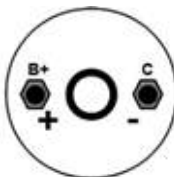

FEATURES / CARACTERÍSTICAS: WITHOUT IGNITION MODULE

REPLACES / REEMPLAZA:

Hitachi: C1T-118; **Elecman:** TC-121

APPLICATION / APLICACIÓN:

CHEVROLET: Luv 1981>1982; **FORD:** Festiva 1988;

HONDA: Civic 1984>1985, Prelude 1979>1982;

ISUZU: I-mark 1981>1984, Pickup 1981>1987, Trooper 1984>1985;

MAZDA: 323 1986>1987, 626 1983>1989, B2000 1986>1987, B2200 1987>1992, MX-6 1988>1989, RX-7 1981>1985;

NISSAN: 200SX 1981, 310 1982, 510 1981, 720 pickup 1983>1985, Pulsar 1983, Pulsar NX 1983>1986;

SUBARU: Brat 1978>1987, DL / GL 1980>1989, Loyale 1990>1994, Standard 1981>1987;

SUZUKI: Swift 1989>1991;

TOYOTA: Celica 1981>1985, Corolla 1981>1982, Corona 1981>1982, Tercel 1981>1982