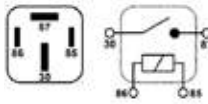

FEATURES / CARACTERÍSTICAS: 12V - 40A - 4 TERMINALS - INJECTION RELAY, without support

REPLACES / REEMPLAZA:

GM/ Opel: 6238514, 6238543, 90357986, 90459642, 90494959, 90949959, 93221424;

VW/ Audi: 171937503, 171937503A, 191937502, 7M0951253B

APPLICATION / APLICACIÓN:

GM: Astra G hatch /saloon/estate/coupe/convertible 1.2/1.4/1.6/1.8/2.0 1998>2005, Omega B Saloon/estate 2.0/2.2 16V/2.5/2.6/3.0/3.2 V6 1994>2003;

VW: Injection valve

GE0049