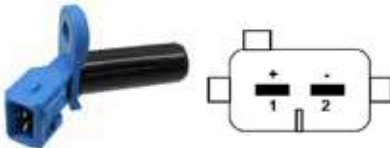

GS8215

REPLACES / REEMPLAZA:

VDO: 324 005 001R

APPLICATION / APLICACIÓN:

FORD: Courier, Fiesta, Ka 1.0/1.3 (Endura) 96>99, EcoSport, Novo Fiesta 1.6 (Zetec RoCam) 03>09

GS8220