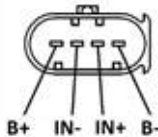

FEATURES / CARACTERÍSTICAS: 4 PIN

REPLACES / REEMPLAZA:

MERCEDES-BENZ: A 274 906 06 00, A 274 906 14 00, 274 906 06 00, 274 906 1 4 00; **DELPHI:** GN10690, 28165252; **MEAT & DORIA:** 10816E

APPLICATION / APLICACIÓN:

INFINITI: Q30/Q50 2.0 T 2015, Q60 Coupe 2.0 T 2016, QX30 2.0 AWD 2016 **MERCEDES-BENZ:** A-CLASS 2014>2018, B-CLASS 2012>2018, C-CLASS 2008>2014, C-CLASS Convertible 2013>2018, C-CLASS Coupé 2012>2018, C-CLASS T-Model 2012>2014, CLA Coupé 2013>2019, CLA Shooting Brake 2015>2019, E-CLASS 2013>2018, E-CLASS Convertible 2013>2016, E-CLASS Coupé 2013>2016, E-CLASS T-Model 2012>2016, GLA-CLASS 2015>2019, GLC 2015>2019, GLC Coupé 2016>2019, GLK-CLASS 2013>2015, SLC 2015, SLK (R172) 2014, V-CLASS (W447) 2014, VITO Box (W447) 2015, VITO Tourer (W447) 2016

DELPHI

GC4880