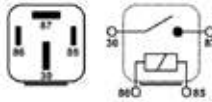

GE0056

FEATURES / CARACTERÍSTICAS: 12V - 60A - 4 TERMINALS - UNIVERSAL AUXILIARY RELAY, with support

REPLACES / REEMPLAZA:

Mercedes Benz: 0025421319

APPLICATION / APLICACIÓN:

Universal, general purpose