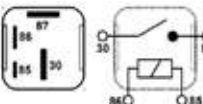

GE0052

FEATURES / CARACTERÍSTICAS: 12V - 40A - 4 TERMINALS - INJECTION RELAY, without support

REPLACES / REEMPLAZA:

Audi/ VW: 171906383, 191906383, 191906383C, 377911253, 6KE906383, 857951253

APPLICATION / APLICACIÓN:

VW: Santana 1.6/1.8/1.6TD 1981>1984, Quantum, Golf, Audi, Passat Alemão, Passat MK2 hatch 1.3/1.6/1.8/2.0/2.2 1979>1989, Passat MK2 saloon 1.6/1.8/2.2 1984>1989, Passat MK2 estate 1.3/1.6/1.8/2.0/2.2 1980>1989, Scirocco MK2 Coupe 1.6/1.8/1.8 16V 1986>1992

GE0053