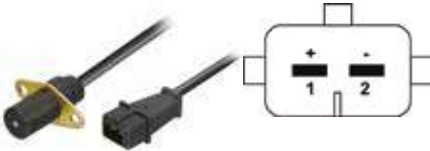

### GS8206

**cable length: 46cm**

**REPLACES / REEMPLAZA:**

**Magneti Marelli:** 4820083010; **Fiat:** 4460206

**APPLICATION / APLICACIÓN:**

**FIAT:** Elba CSL 4P 1.6 8V (SPI - gasoline) 94>96 / Weekend 2P/4P 1.5 8V (SPI - alcohol/gasoline) 92>96, Fiorino / Furgão/ Pick-up 2P 1.0 8V (SPI - gasoline) 96 / Furgão/ Pick-up 2P 1.3 8V (SPI - gasoline) 94>95 / Furgão 2P 1.5 8V (SPI - alcohol/gasoline) 94>96 / Pick-up 2P 1.5 8V (SPI - alcohol/gasoline) 94>95 / Pick-up LX 2P 1.6 8V (SPI - gasoline) 94>96 / Pick-up Trekking 2P 1.5 8V (SPI - gasoline) 96 / 2P 1.5 8V (MPI - gasoline) 97>98 / MTV 2P 1.5 8V (MPI - gasoline) 97 / Pick-up Working 2P 1.5 8V (SPI - gasoline) 96, Prêmio CS 4P 1.5 8V (SPI - alcohol/gasoline) 93>94 / CSL 4P 1.6 8V (SPI - gasoline) 94>96 / S 2P 1.5 8V (SPI - gasoline) 92>93 / SL 4P 1.5 8V (SPI - gasoline) 92, Uno CS 2P/4P 1.5 8V (SPI - alcohol/gasoline) 93>94 / Furgoneta 2P 1.5 8V (SPI - alcohol/gasoline) 94>96 / Mille City 4P 1.0 8V (SPI - gasoline) 99>00 / Eletronic 2P/4P 1.3 8V (SPI - gasoline) 93>95 / ELX 2P/4P 1.3 8V (SPI - gasoline) 94>95 / EP 2P/4P 1.0 8V (SPI - gasoline) 96 / EX 2P/4P 1.0 8V (SPI - gasoline) 98>00 / IE 2P 1.0 8V (SPI - gasoline) 94 / Smart 2P/4P 1.0 8V (SPI - gasoline) 00>01 / Smart City 4P 1.0 8V (SPI - gasoline) 00>01 / SX 2P/4P 1.0 8V (SPI - gasoline) 97>98 / SX Young 2P 1.0 8V (SPI - gasoline) 98>99, Uno S 2P 1.5 8V (SPI - alcohol/gasoline) 92>94