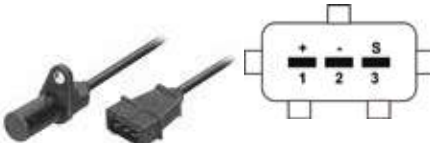

GS8332

cable length: 73cm

REPLACES / REEMPLAZA:

Magneti Marelli: 1040211101; **Fiat:** 55187332, 55189515, 46479975

APPLICATION / APLICACIÓN:

FIAT: Brava SX, ELX 4P 1.6 16V (MPI - gasoline) 00 > 03, Doblò Cargo 2P 1.6 16V (MPI - gasoline) 02 > 03 / ELX 2P 1.6 16V (MPI - gasoline) 02 > 03, Marea, Marea Weekend SX 4P 1.6 16V (MPI - gasoline) 06 >, Palio 1.6 16V (MPI - gasoline) 96 > 03 / 1.6 16V (MPI - gasoline) 96>00 / ELX 1.6 16V 01>03 / Stile 1.6 16V (MPI - gasoline) 01>02 / Adventure 1.6 16V (MPI - gasoline) 01>03 / Weekend 1.6 16V (MPI - gasoline) 97>98 / Weekend Sport 1.6 16V (MPI - gasoline) 97>00 / Weekend Stile 1.6 16V (MPI - gasoline) 97>03, Siena EL 1.6 16V (MPI - gasoline) 98 / ELX 1.6 16V (MPI - gasoline) 01>03 / HL 1.6 16V (MPI - gasoline) 98 / Sport MTV 1.6 16V (MPI - gasoline) 98 / Stile 1.6 16V (MPI - gasoline) 98>99, Strada LX 1.6 16V (MPI - gasoline) 99>00 / LX extended 1.6 16V (MPI - gasoline) 00>02 / Working extended 1.6 16V (MPI - gasoline) 01 / Working 1.6 16V (MPI - gasoline) 02 / Adventure 1.6 16V (MPI - gasoline) 02